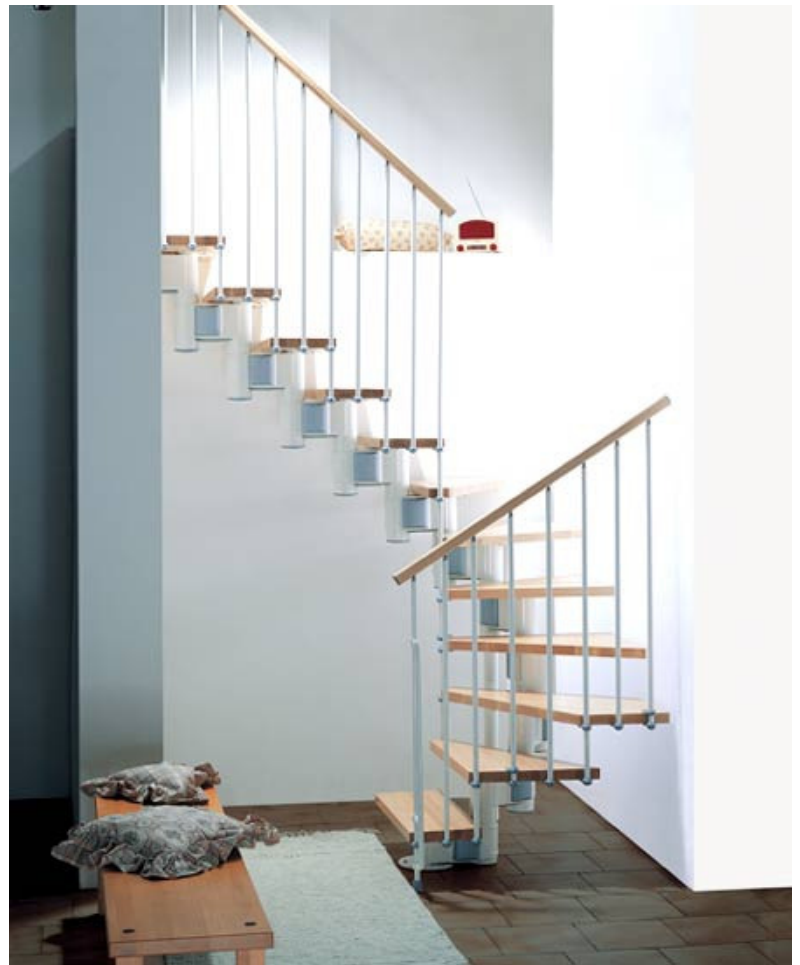

Kompact Domestic Staircase

COMPLETE
STAIR
SYSTEMS

The Kompact is a fully adjustable versatile kit staircase available in straight, quarter and half turn configurations. The standard kit of 13 risers will span a height of 3030mm and further treads can be purchased to achieve a greater height. Balustrade is included down one side as standard and consists of vertical steel spindles and a beechwood handrail. This handrail matches the finish of the beechwood treads.

KOMPACT SPECIFICATION / OPTIONS

STAIR WIDTH	-	740 or 890mm
FLOOR TO FLOOR HEIGHTS	-	with additional treads up to 3730mm
TREADS	-	Beechwood (light or dark stain)
BALUSTRADE	-	Vertical 20mm Ø steel spindles
HANDRAIL	-	Beechwood
STAIR SUPPORT	-	Interlocking tubular steel spine
LANDING BALUSTRADE	-	Available in 1200mm kits
RISER BARS	-	available in 20mm Ø steel bars
FINISH OF STEEL	-	Powder coated – Black/Pearl Grey/White